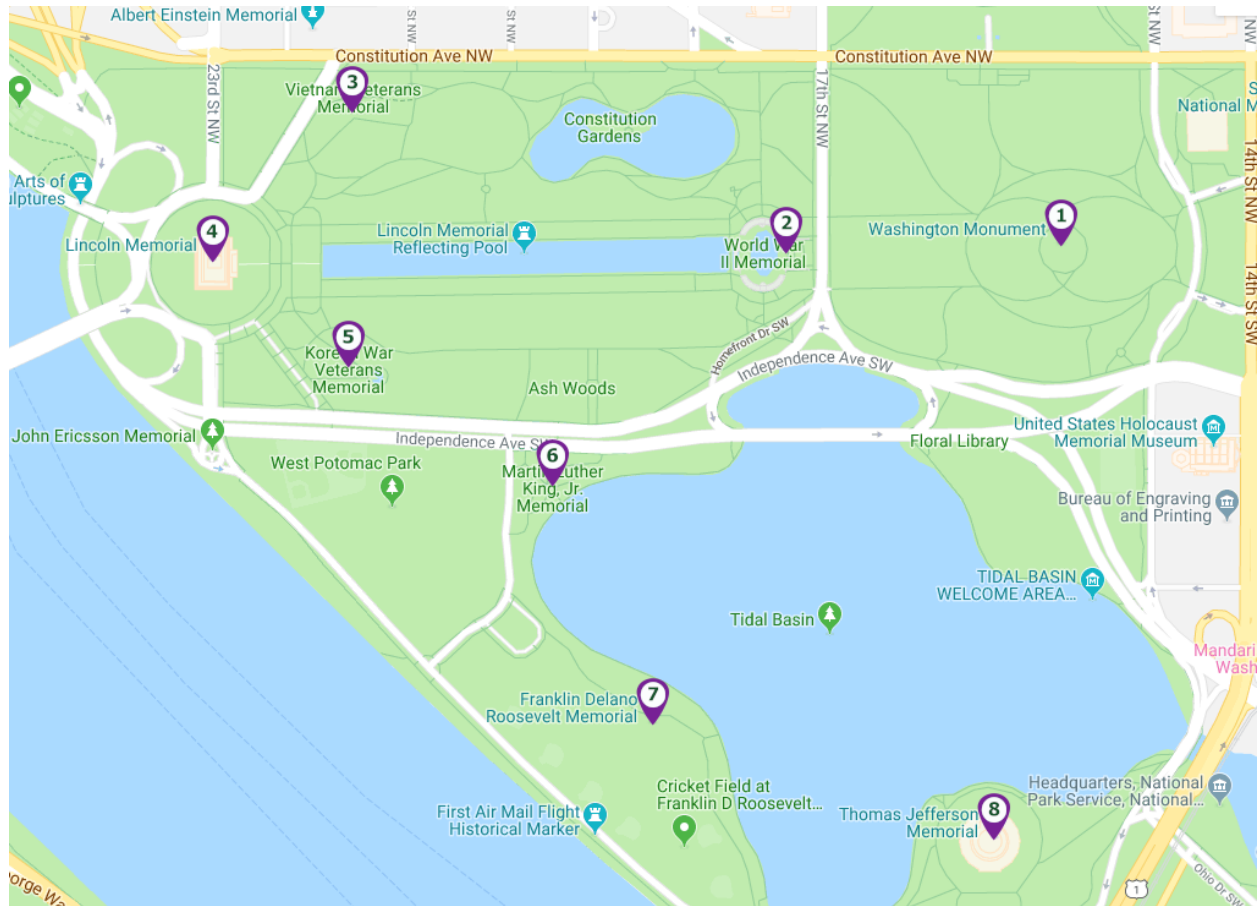

# Monuments in Washington, D.C Itinerary

## Tour Map - WWP

1. **Washington Monument** - 2 15th St NW, Washington, DC 20024
2. **National World War II Memorial** - 1750 Independence Ave SW, Washington, DC 20024
3. **Vietnam Veterans Memorial Wall, Vietnam Women's Memorial, Three Soldiers Statue** - 5 Henry Bacon Dr NW, Washington, DC 20245
4. **Lincoln Memorial** - 2 Lincoln Memorial Cir NW, Washington, DC 20037
5. **Korean War Memorial** - 900 Ohio Dr SW, Washington, DC 20024
6. **Martin Luther King, Jr. Memorial** - 1964 Independence Ave SW, Washington, DC 20024
7. **Franklin Delano Roosevelt Memorial, Eleanor Roosevelt Statue** - 1850 West Basin Dr SW, Washington, DC 20242
8. **Jefferson Memorial** - 16 E Basin Dr SW, Washington, DC 20242